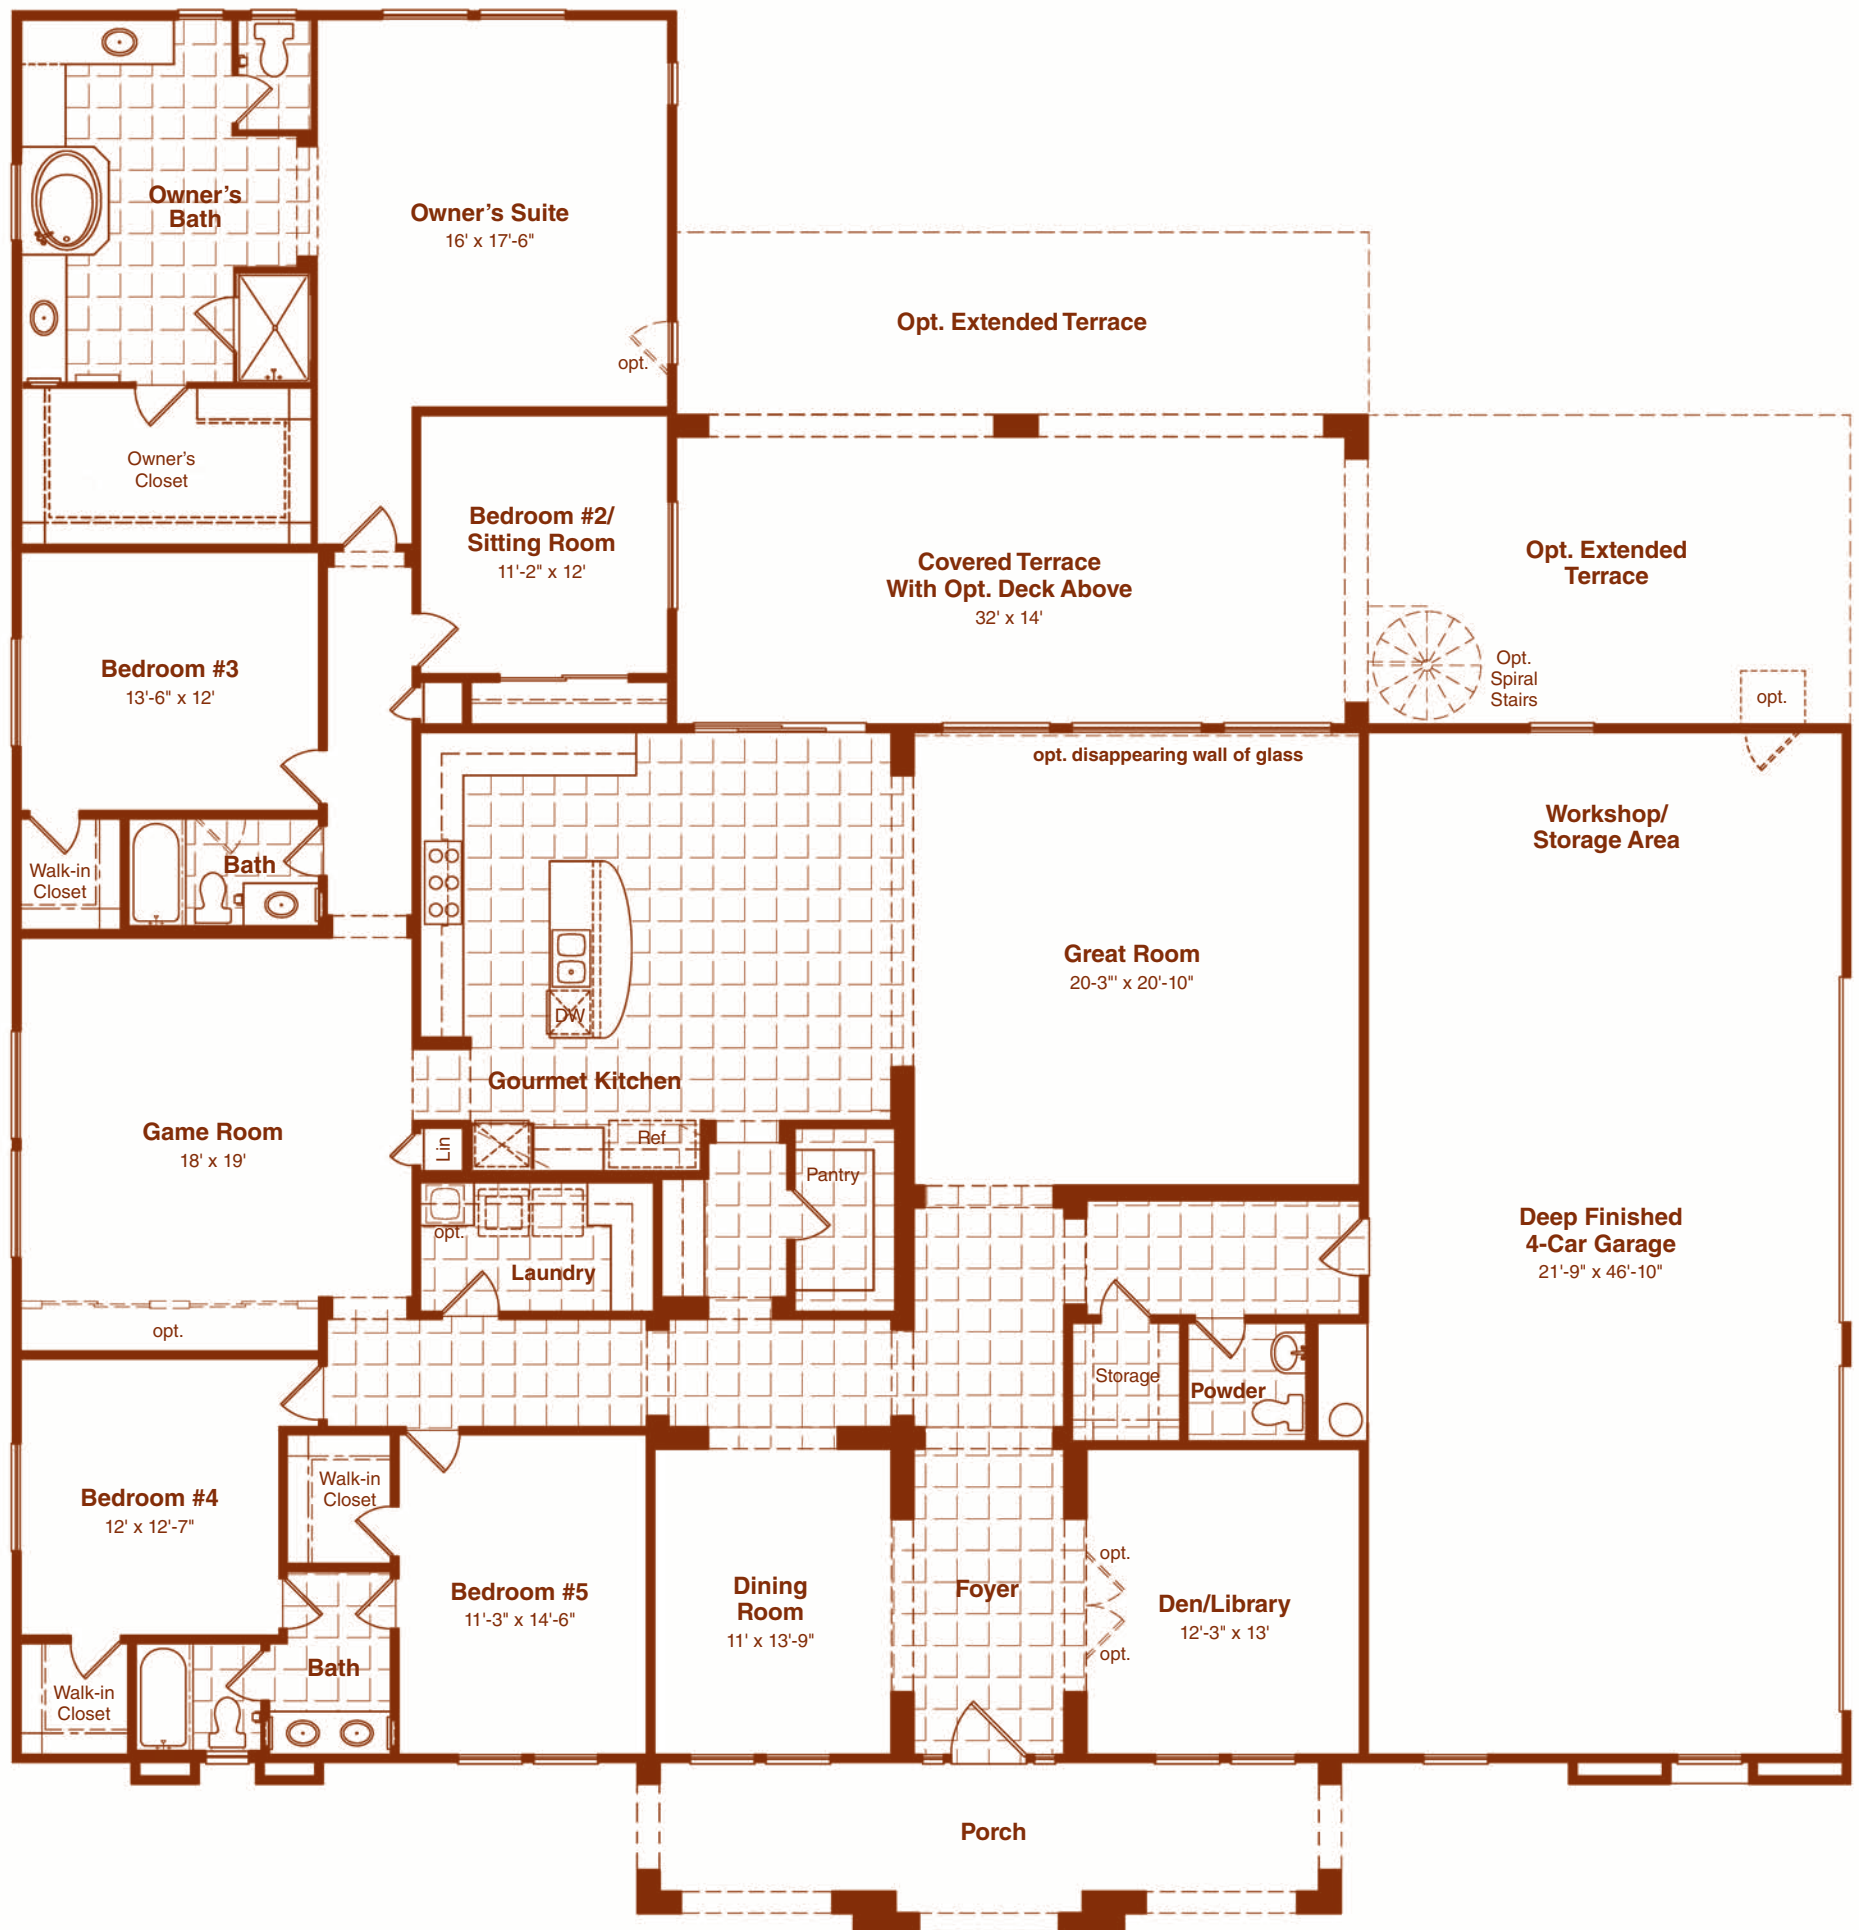

Residence Two

APPROXIMATELY 4007 SQ. FT.

PRELIMINARY - 5/12/12

Minor modifications will be forthcoming

BLANDFORD HOMES

480-987-7820